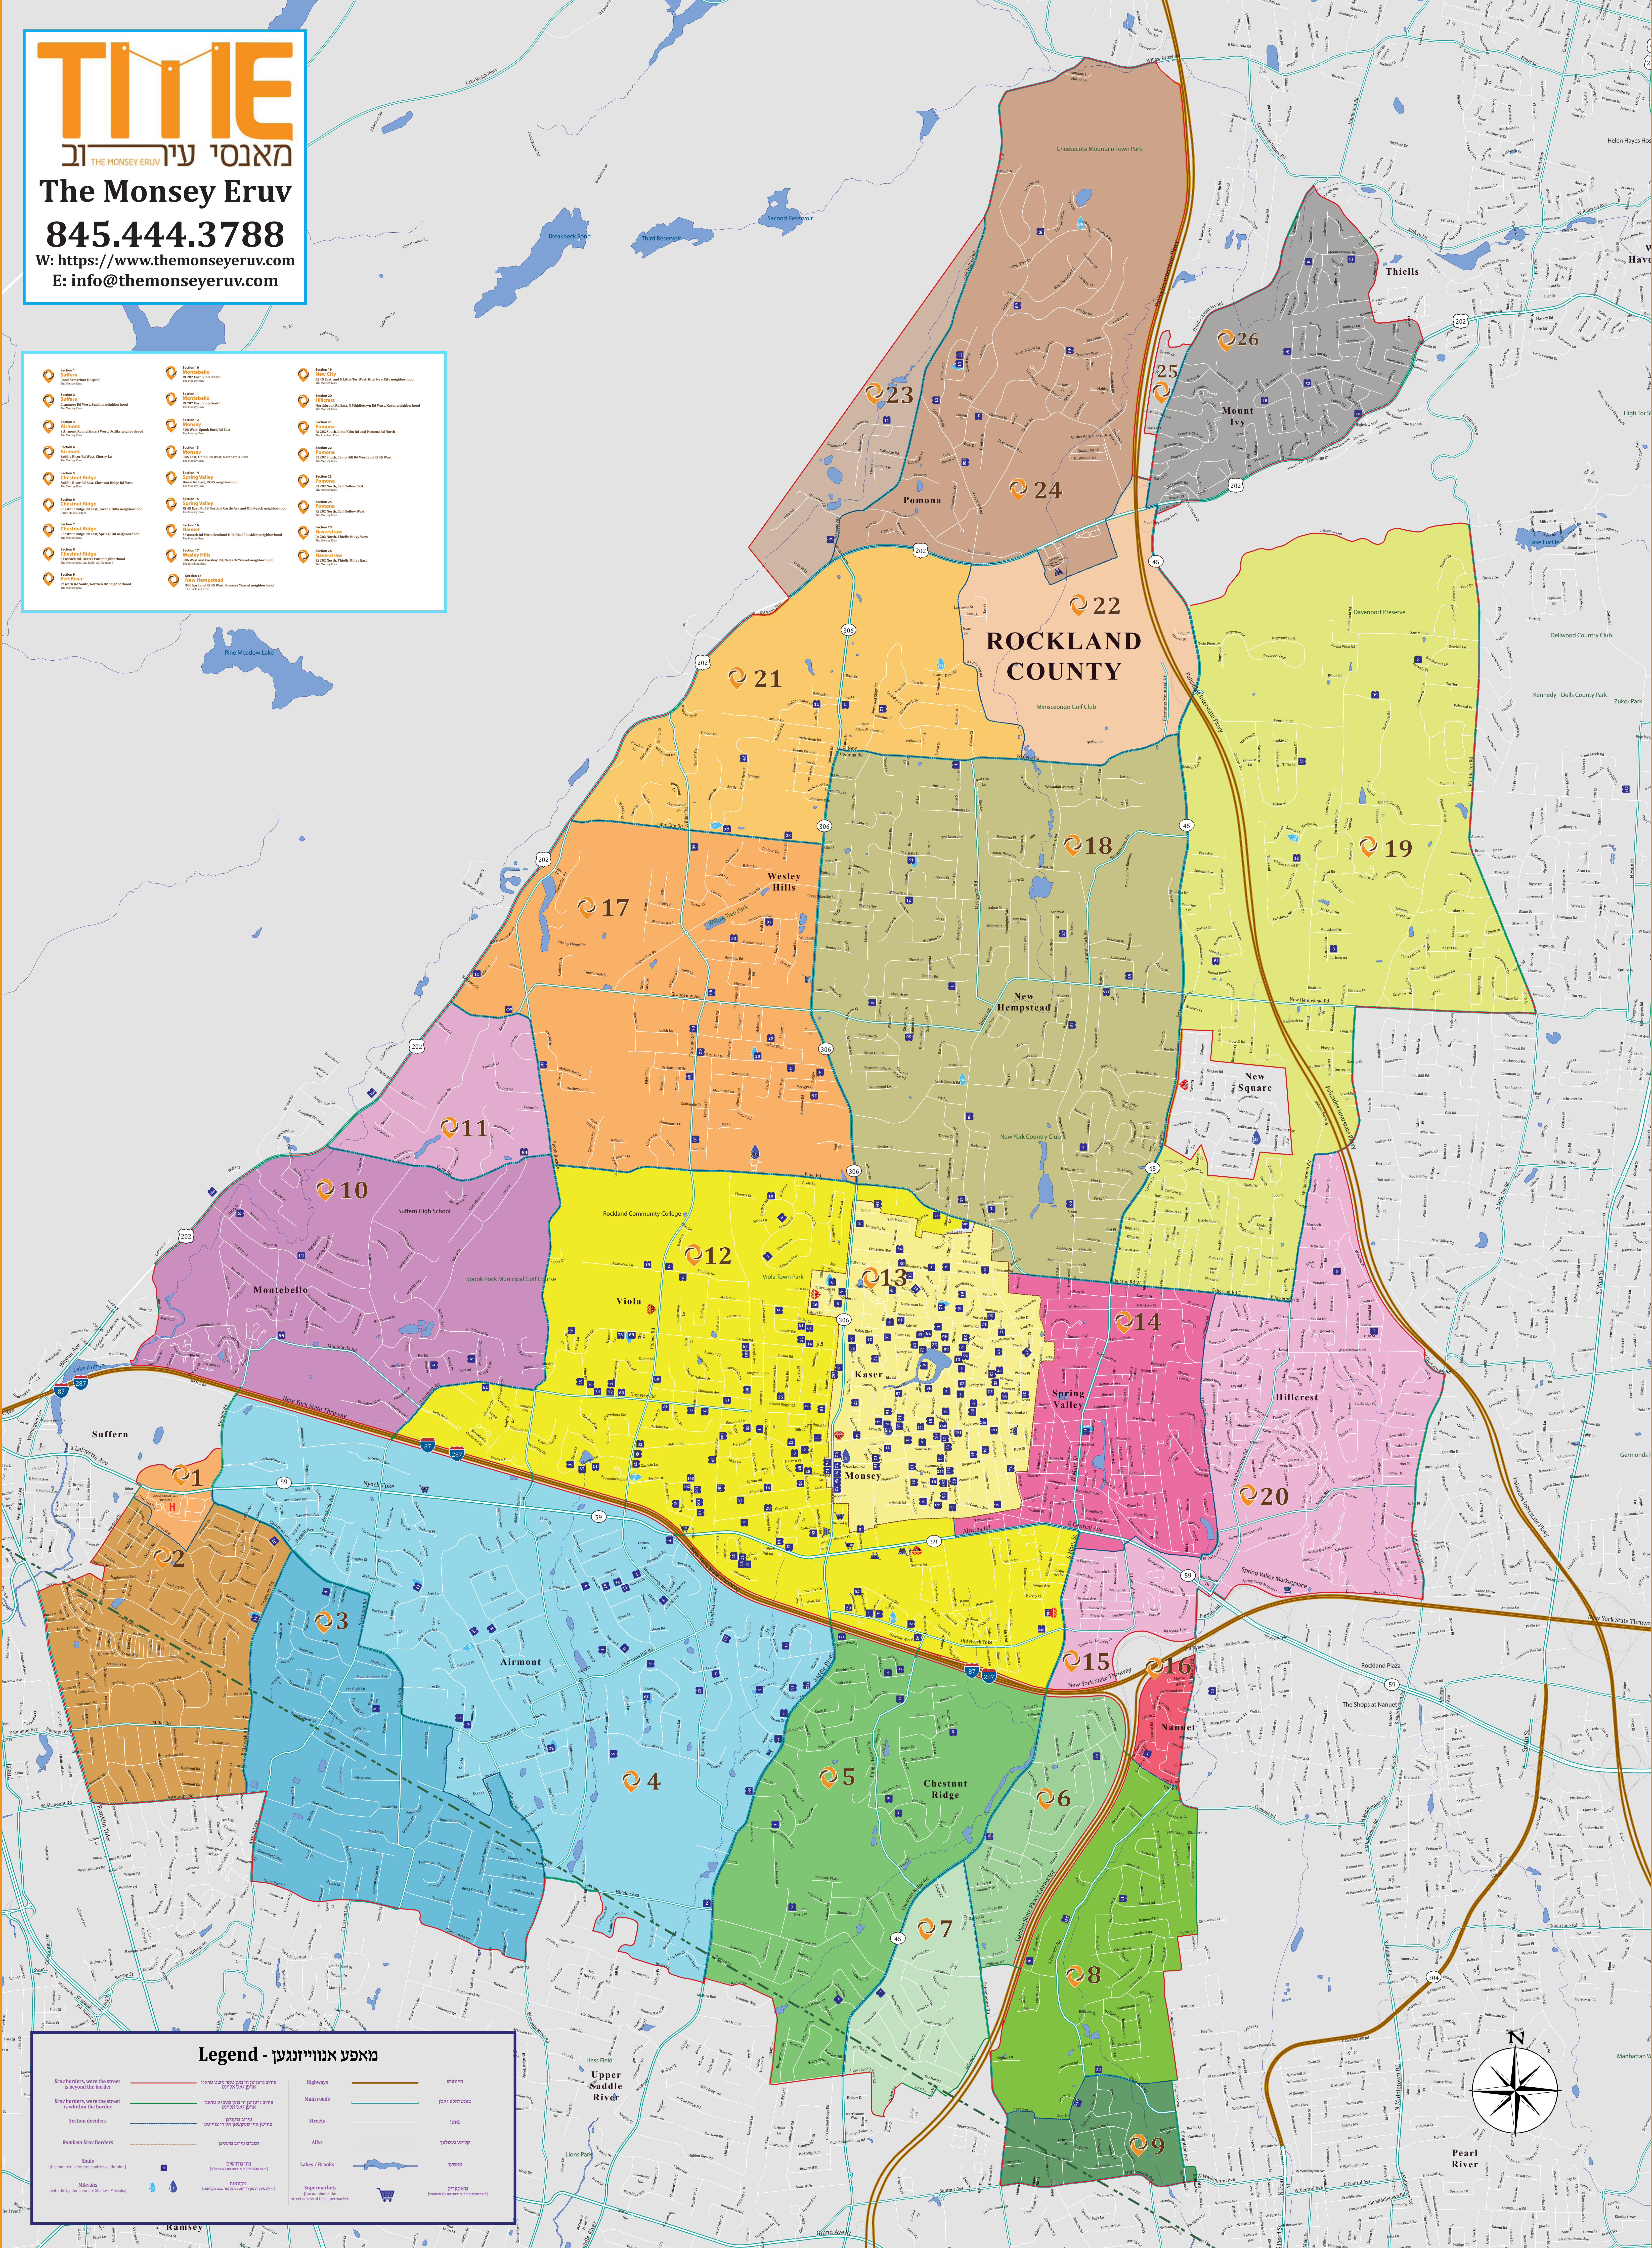

TIME

מאנסי עיר THE MONSEY ERUV

The Monsey Eruv

845.444.3788

W: <https://www.themonseyeruv.com>

E: info@themonseyeruv.com

Legend - מאפע אנווייזונגען

Blue borders, were the street is beyond the border Red borders, were the street is within the border Section dividers Random Eruv Borders Shells Mikvaot	Blue borders, were the street is beyond the border Red borders, were the street is within the border Section dividers Random Eruv Borders Shells Mikvaot	Highways Main roads Streets Alleys Lakes / Streams Supermarkets	Highways Main roads Streets Alleys Lakes / Streams Supermarkets